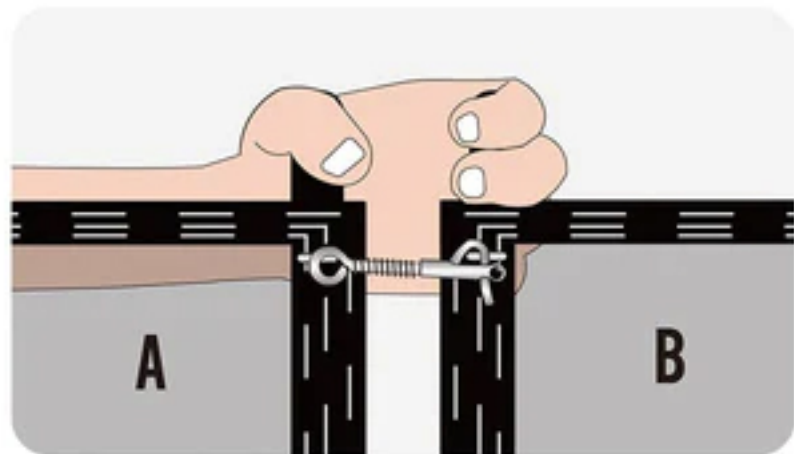

STEP 2

Drill Holes & Insert the Deck Sleeves

STEP 3

Insert the Rod into the Deck Sleeves

STEP 4

Secure the Fence with the Safety Latch

*DIY FENCING Requires a 5/8" Drill Bit for Drilling (Not Included)

SIZE

4FT DIY POOL FENCE

15FT
(458cm)

4FT POOL FENCE(DIY)

Effectively prevents pets and kids from climbing over.

350GSM
Textilene

Anti-
impact

UV
Block

Colorfast
Fadeless