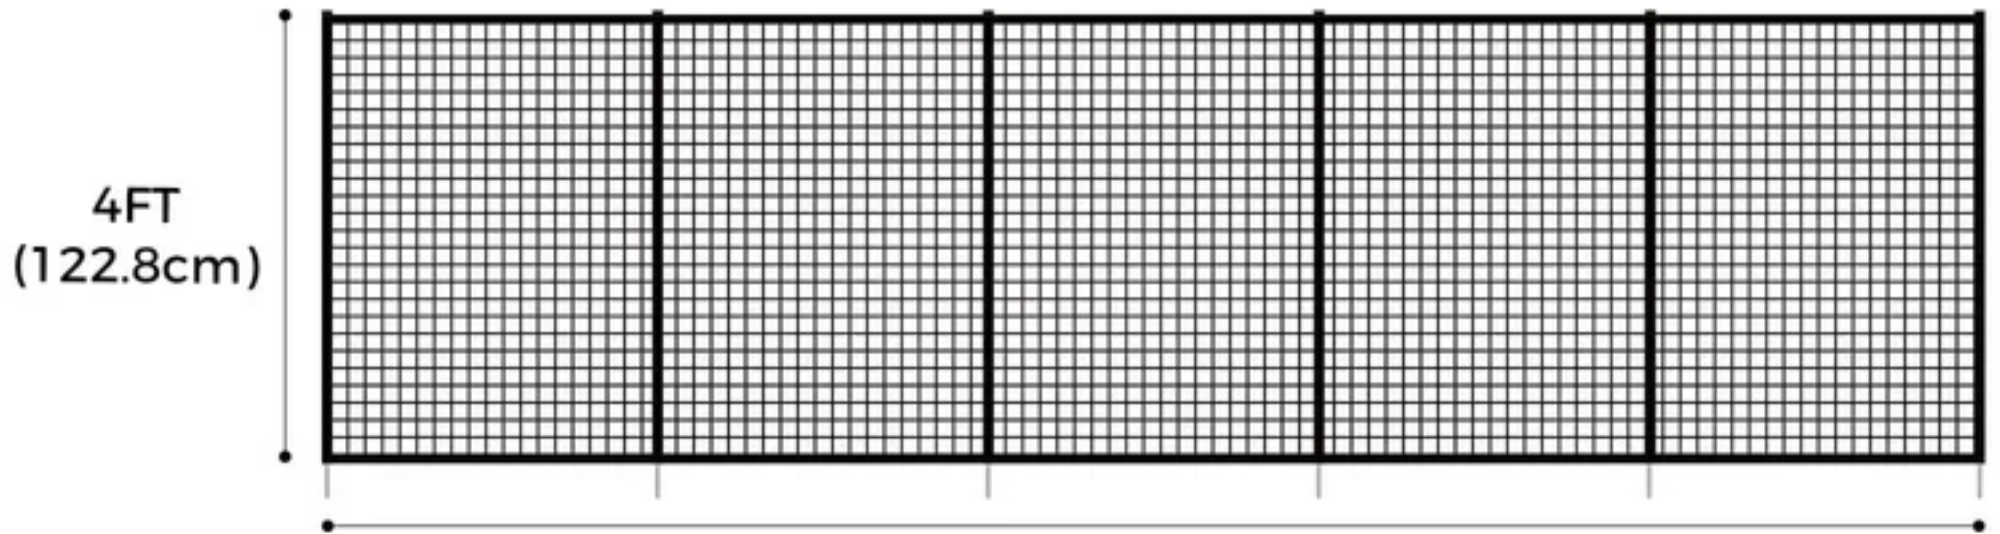

STEP 2

Drill Holes & Insert the Deck Sleeves

STEP 3

Insert the Rod into the Deck Sleeves

STEP 4

Secure the Fence with the Safety Latch

*DIY FENCING Requires a 5/8" Drill Bit for Drilling (Not Included)

SIZE

4FT DIY POOL FENCE

15FT
(458cm)

4FT POOL FENCE(DIY)

Effectively prevents pets and kids from climbing over.

350GSM
Textilene

Anti-
impact

UV
Block

Colorfast
Fadeless

	MESH	BORDER	POLE
<input type="radio"/> Brown			
<input type="radio"/> Black			
<input type="radio"/> Brown/Tan			
<input type="radio"/> Black/ Brown			
<input type="radio"/> Black/ Gray			

Size

4FT (1.22M)