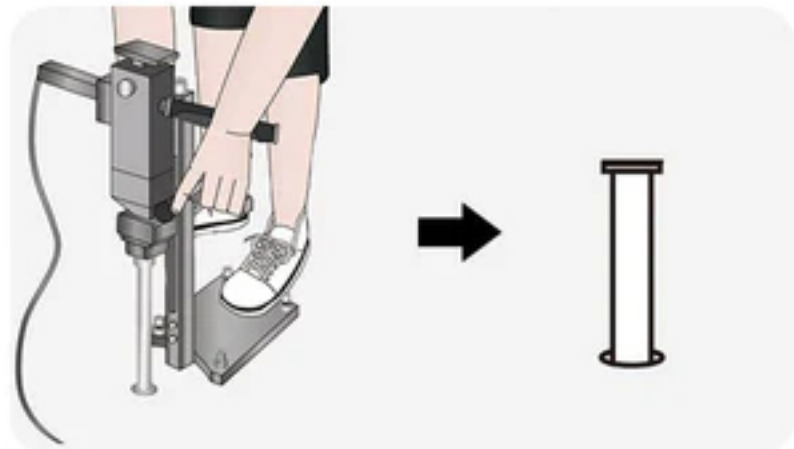

ANTI-CLIMBING & SAFE

Smooth Edges

For optimal
anti-climbing protection

Encrypted Mesh

Leaves pets nowhere
to burrow

PACKAGE CONTAINS

- Pool Fence Section x1
- Deck Sleeve Set x6
- Safety Latch x1

*Requires a 5/8" Drill Bit for
Drilling (Not Included)

PACKAGE CONTAINS

- Pool Fence Section x1
- Deck Sleeve Set x6
- Safety Latch x1

*Requires a 5/8" Drill Bit for
Drilling (Not Included)

DURABLE & STABLE

Firmly stand even in
harsh outdoor weather

Solid Aluminum Frame

SECURITY GUARDIAN

350GSM Textilene

Anti-impact mesh, up to 240 lb/inch² strength

Four-stitch Sewing

Not easily deformed or broken

EASY TO INSTALL

STEP 1

Mark the Drilling Positions

STEP 2

Drill Holes & Insert the Deck Sleeves

STEP 3

Insert the Rod into the Deck Sleeves

STEP 4

Secure the Fence with the Safety Latch

*DIY FENCING Requires a 5/8" Drill Bit for Drilling (Not Included)

SIZE