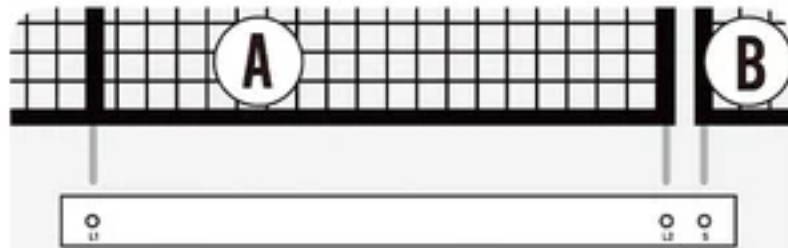

SECURITY GUARDIAN

350GSM Textilene

Anti-impact mesh, up to 240 lb/inch² strength

Four-stitch Sewing

Not easily deformed or broken

EASY TO INSTALL

STEP 1

Mark the Drilling Positions

STEP 2

Drill Holes & Insert the Deck Sleeves

STEP 3

Insert the Rod into the Deck Sleeves

STEP 4

Secure the Fence with the Safety Latch

*DIY FENCING Requires a 5/8" Drill Bit for Drilling (Not Included)

SIZE