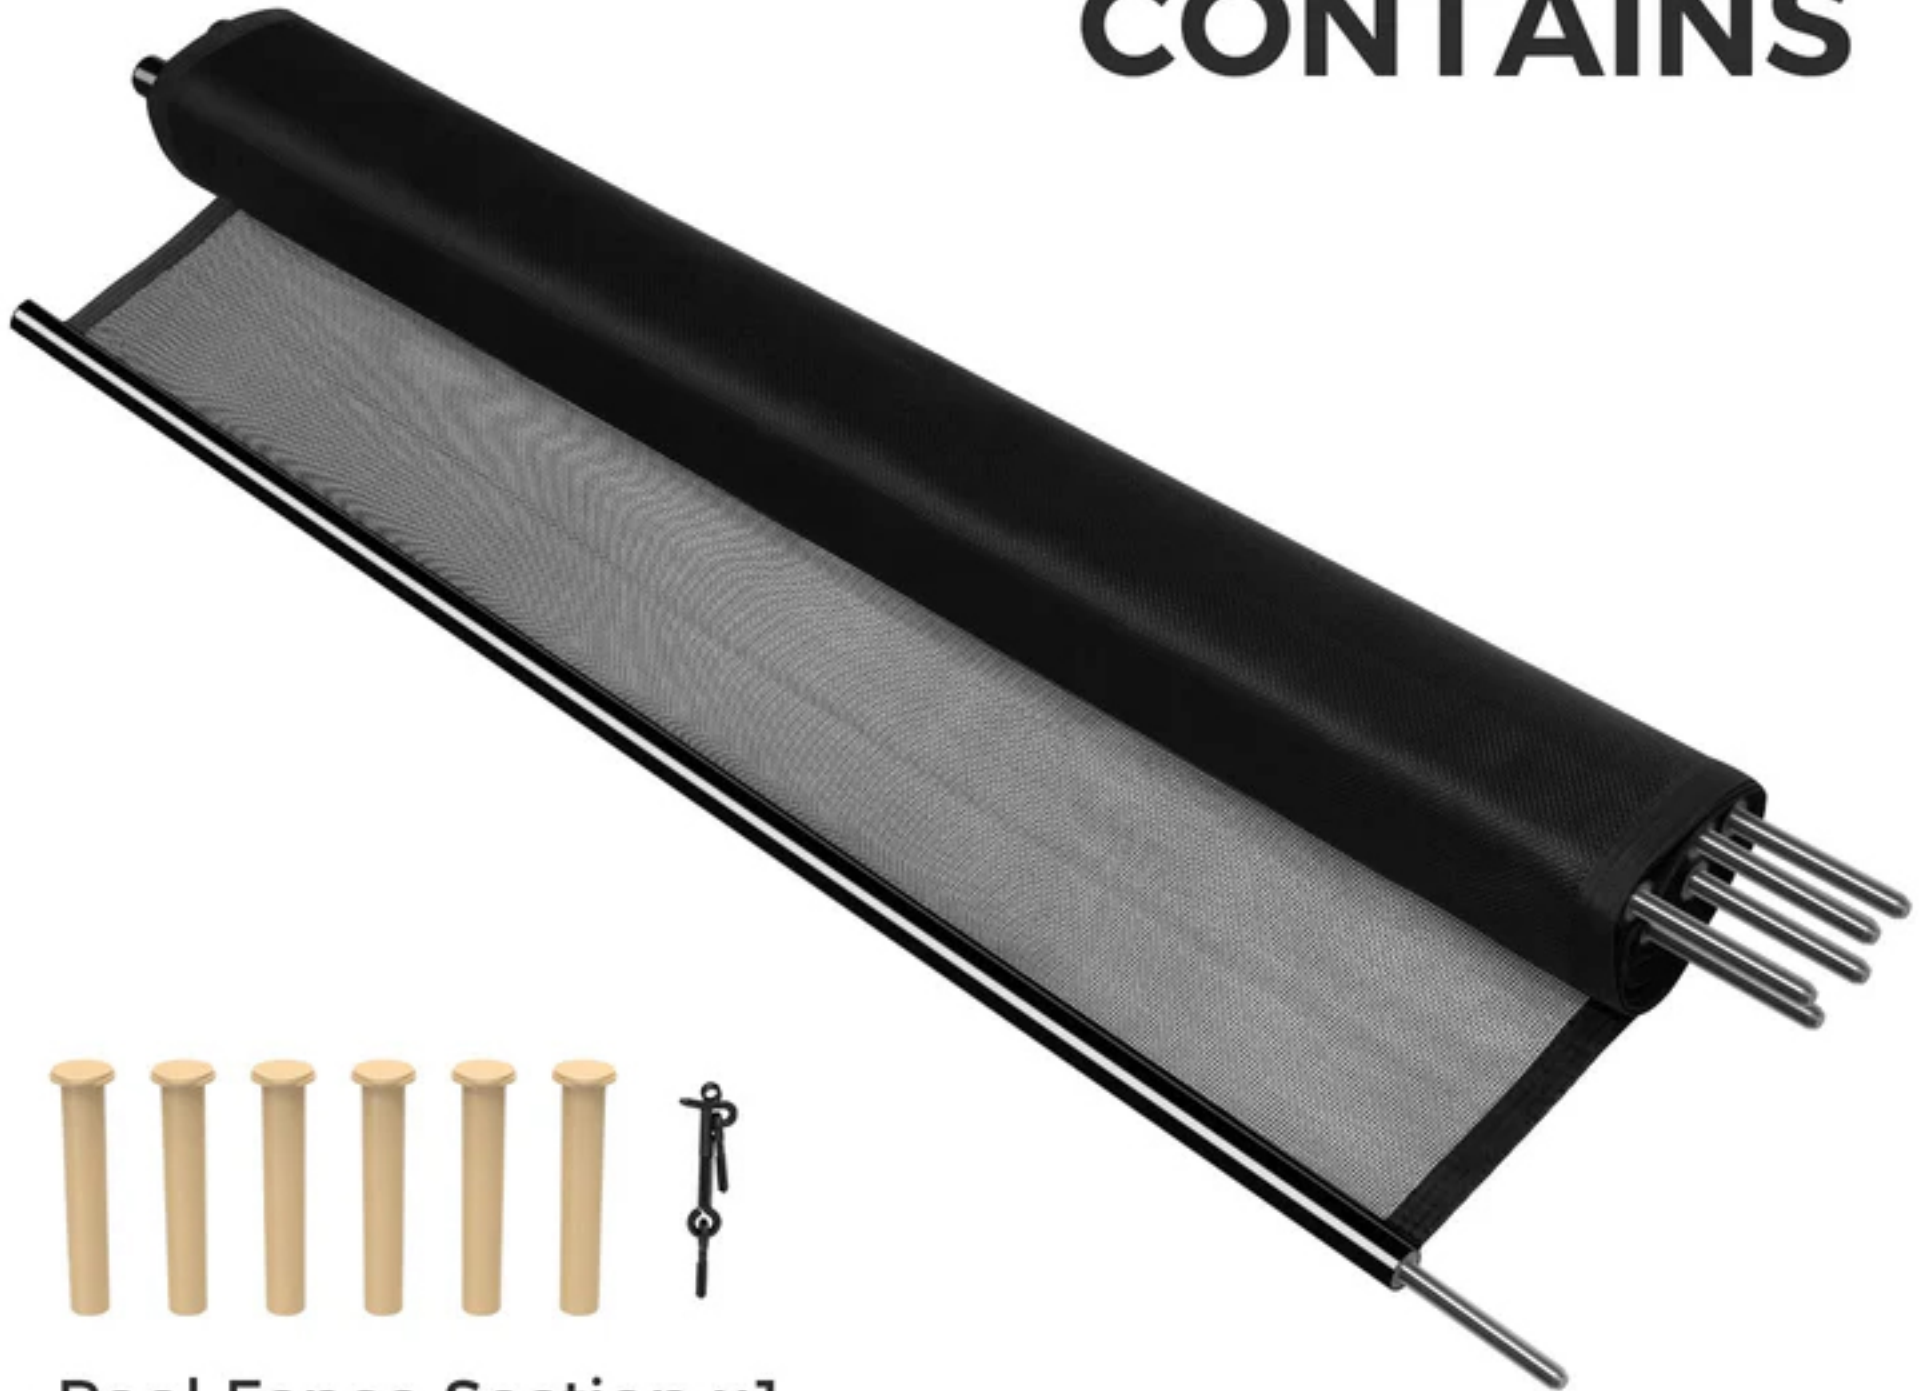

ANTI-CLIMBING & SAFE

Smooth Edges

For optimal
anti-climbing protection

Encrypted Mesh

Leaves pets nowhere
to burrow

PACKAGE CONTAINS

- Pool Fence Section x1
- Deck Sleeve Set x6
- Safety Latch x1

*Requires a 5/8" Drill Bit for
Drilling (Not Included)

PACKAGE CONTAINS

- Pool Fence Section x1
- Deck Sleeve Set x6
- Safety Latch x1

*Requires a 5/8" Drill Bit for
Drilling (Not Included)

DURABLE & STABLE

Firmly stand even in
harsh outdoor weather

Solid Aluminum Frame

SECURITY GUARDIAN

350GSM Textilene

Anti-impact mesh, up to 240 lb/inch² strength

Four-stitch Sewing

Not easily deformed or broken

EASY TO INSTALL

STEP 1

Mark the Drilling Positions

	MESH	BORDER	POLE
<input type="radio"/> Brown			
<input type="radio"/> Black			
<input type="radio"/> Brown/Tan			
<input type="radio"/> Black/ Brown			
<input type="radio"/> Black/ Gray			

Size

4FT (1.22M)