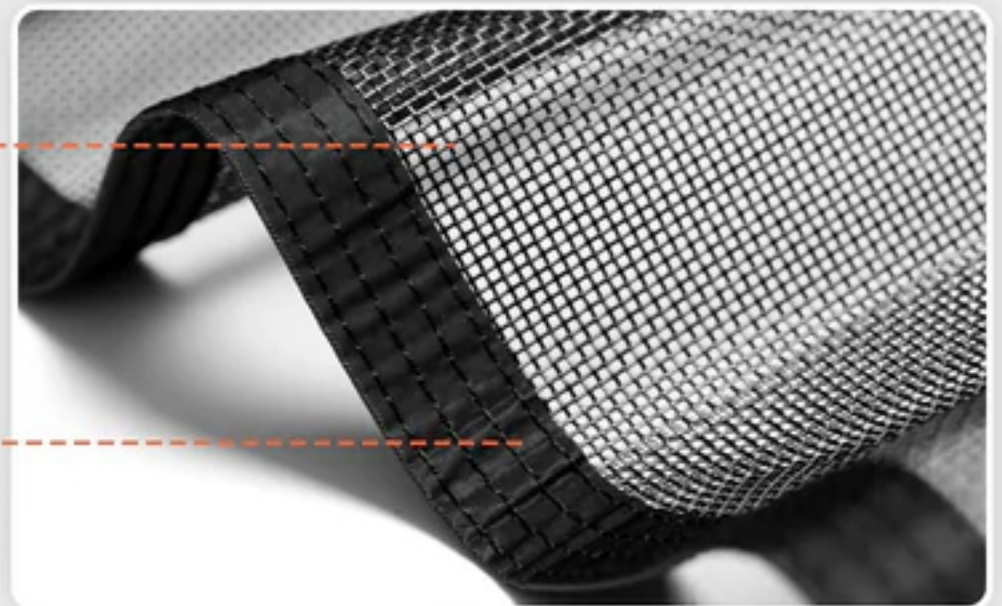

ANTI-CLIMBING & SAFE

Smooth Edges

For optimal
anti-climbing protection

Encrypted Mesh

Leaves pets nowhere
to burrow

PACKAGE CONTAINS

- Pool Fence Section x1
- Deck Sleeve Set x6
- Safety Latch x1

*Requires a 5/8" Drill Bit for
Drilling (Not Included)

PACKAGE CONTAINS

- Pool Fence Section x1
- Deck Sleeve Set x6
- Safety Latch x1

*Requires a 5/8" Drill Bit for
Drilling (Not Included)

DURABLE & STABLE

Firmly stand even in
harsh outdoor weather

Solid Aluminum Frame

SECURITY GUARDIAN

350GSM Textilene

Anti-impact mesh, up to 240 lb/inch² strength

Four-stitch Sewing

Not easily deformed or broken

EASY TO INSTALL

STEP 1

Mark the Drilling Positions

STEP 2

Drill Holes & Insert the Deck Sleeves

STEP 3

Insert the Rod into the Deck Sleeves

STEP 4

Secure the Fence with the Safety Latch

*DIY FENCING Requires a 5/8" Drill Bit for Drilling (Not Included)

SIZE